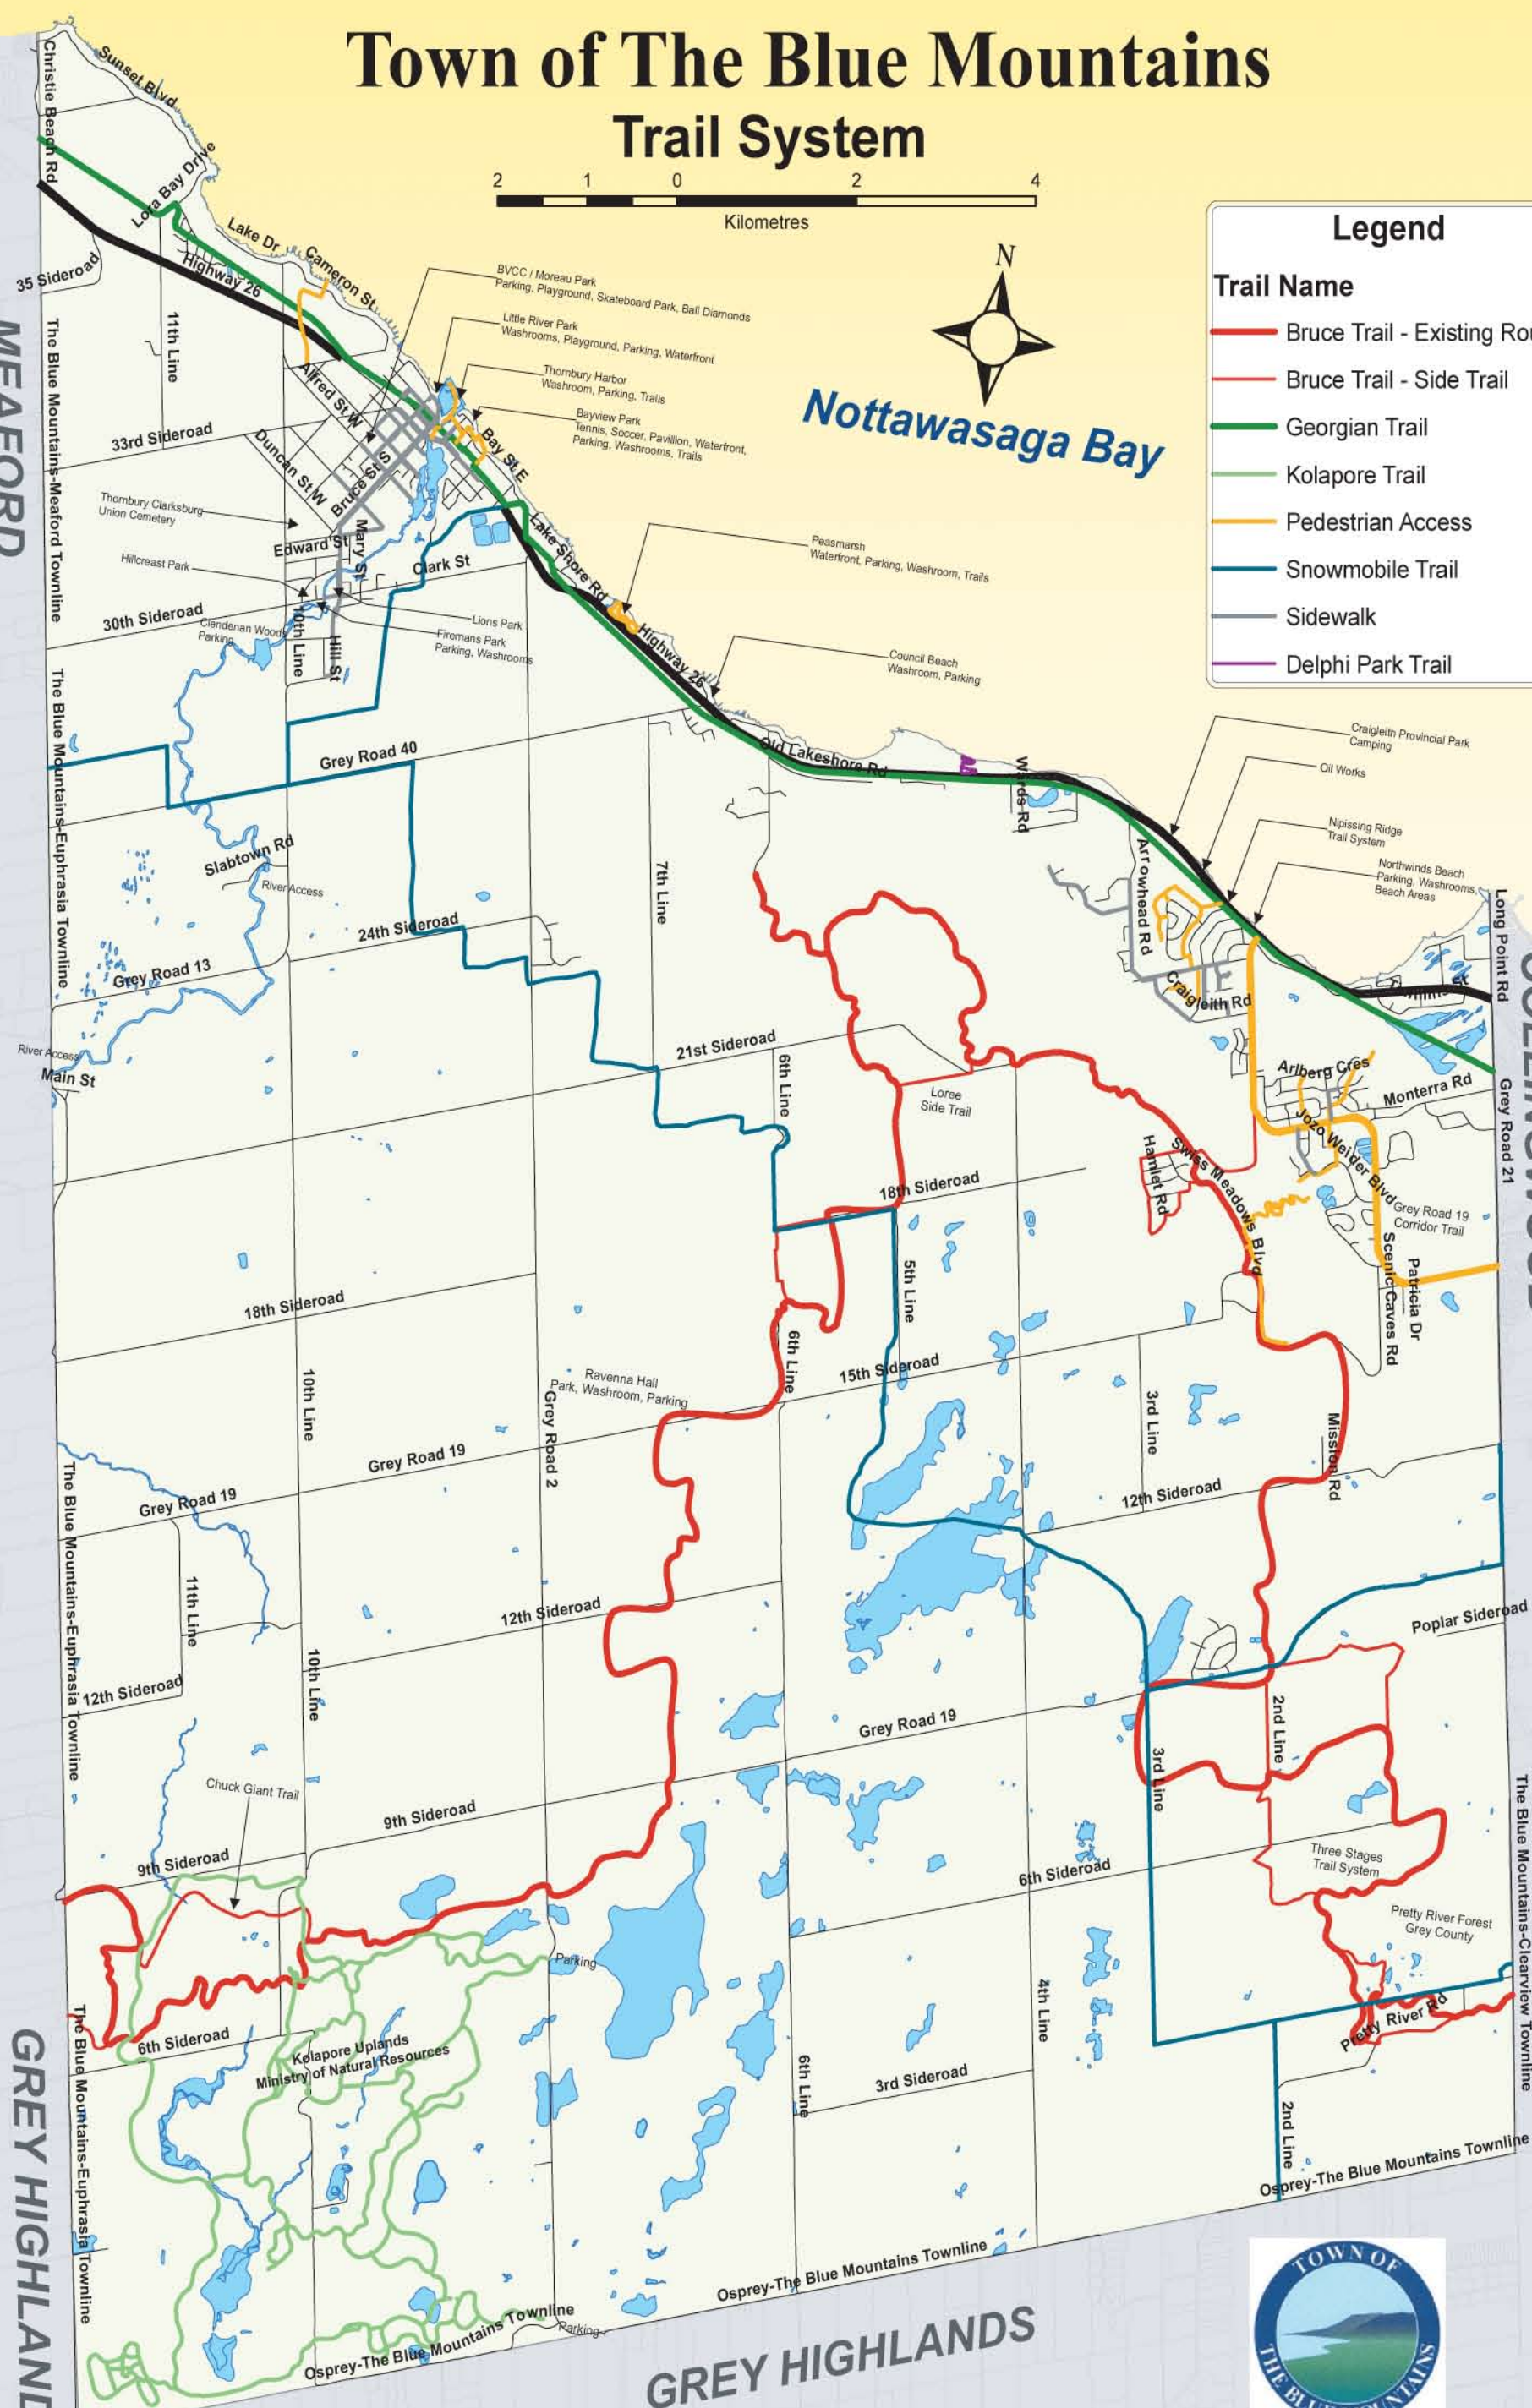

Town of The Blue Mountains Trail System

Legend

Trail Name

- Bruce Trail - Existing Route
- Bruce Trail - Side Trail
- Georgian Trail
- Kolapore Trail
- Pedestrian Access
- Snowmobile Trail
- Sidewalk
- Delphi Park Trail

MEAFORD

COLLINGWOOD

GREY HIGHLANDS

GREY HIGHLANDS

This map is for reference purposes only. No part of this map may be reproduced or transmitted to others in any way without the written permission of The Corporation of The Town of The Blue Mountains.